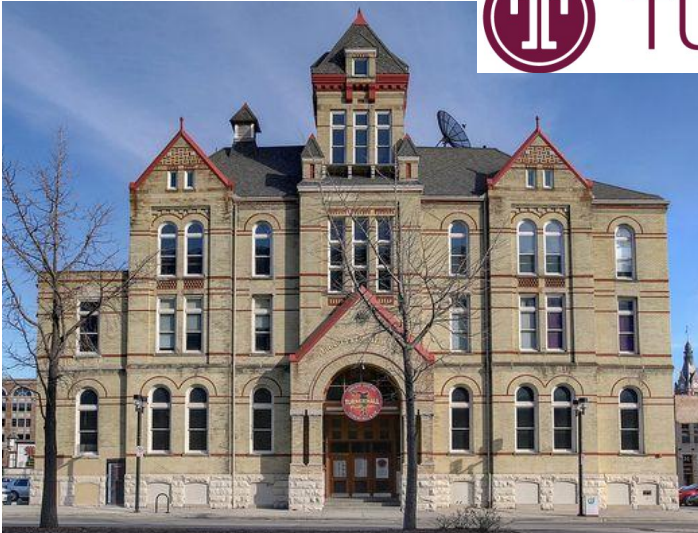

TURNING TABLES

Turning Tables Eatery @ Historic Turner Hall

1034 N. Vel R. Phillips Ave.,
Milwaukee, WI 53203

Front door is on Vel Philips Ave.

Where to Park

1. **Air Garage:** 1048 Vel R. Phillips Ave, Milwaukee, WI 53203
2. **1020 N 4th St Parking:** 1020 Vel R. Phillips Ave, Milwaukee, WI 53203
3. **Wells Street Garage:** 330 W Wells St, Milwaukee, WI 53203