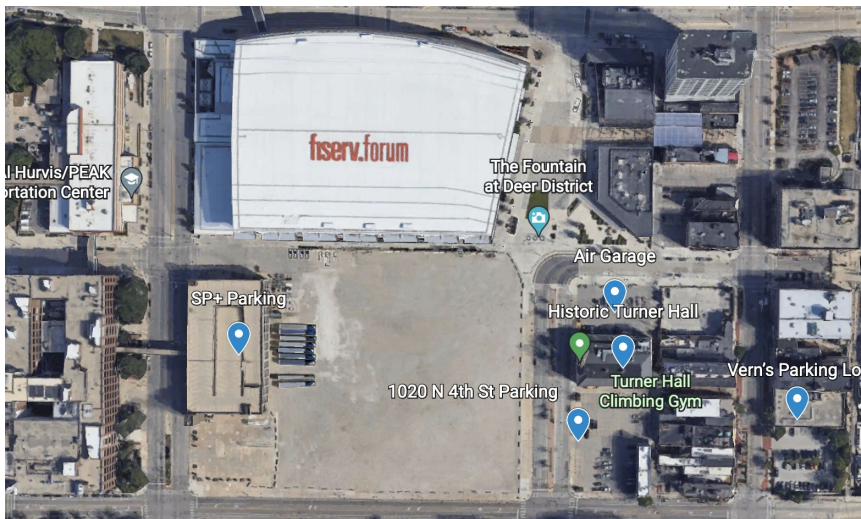

Please remove all personal items from your vehicle.
Milwaukee Evaluation is not responsible for lost or stolen items.